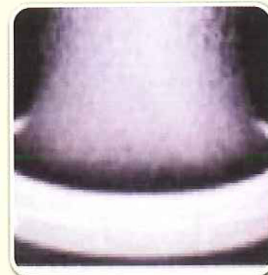

UV Disinfection Systems

Biological Process

- SBR Surface Skimming Decanter
- Fine Bubble & Coarse Bubble Diffusers, both tube and disc type
- Surface Aerators
- MBR Membrane Flat Sheet Panel

Surface Skimming Decanter

Floating Surface Aerator

Coarse Bubble Diffusers

Maxi Diffusers

PermaCap 5 Diffusers

FlexiAir 9" Disc Diffusers

FlexiAir "T" Tube Diffusers

High Efficiency Minipanel Tube Diffusers

Fine Bubble Diffusers