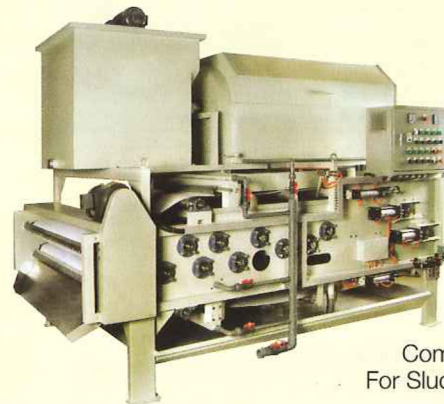

Solids Separation

- Mechanical Raked Bar Screen
- Sand Separation Classifier equipment
- Shaftless screw conveyor for solids handling
- Shaftless screw conveyor cum compactor for solids dewatering and conveying
- Non-metallic Flight & Chain Floating Scum / Grease Collector

Mechanical Screen

Grit Classifier

Sludge Process

- Picket Fence Gravity Thickener Scraper
- Gravity Belt Thickener for Sludge Thickening
- Rotary Drum Thickener for Sludge Thickening
- Centrifuge Decanter for Sludge Thickening / Dewatering
- Belt Press for Sludge Thickening / Dewatering
- Combined Integrated Belt Press for Sludge Thickening and Dewatering
- Sludge Drying System