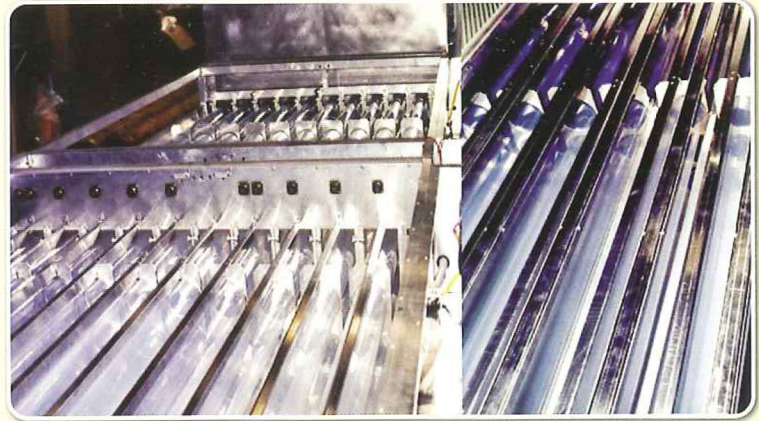

Rectangular Scrapers For Settling Tank

Circular Clarifier Scraper

Tertiary Polishing

- Non-contact type UV Disinfection Equipment
- Continuous Membrane Filtration Equipment

UV Systems Provide a Better Way of Water Disinfecting Water / Effluent

UV Disinfection Systems

Biological Process

- SBR Surface Skimming Decanter
- Fine Bubble & Coarse Bubble Diffusers, both tube and disc type
- Surface Aerators
- MBR Membrane Flat Sheet Panel

Surface Skimming Decanter